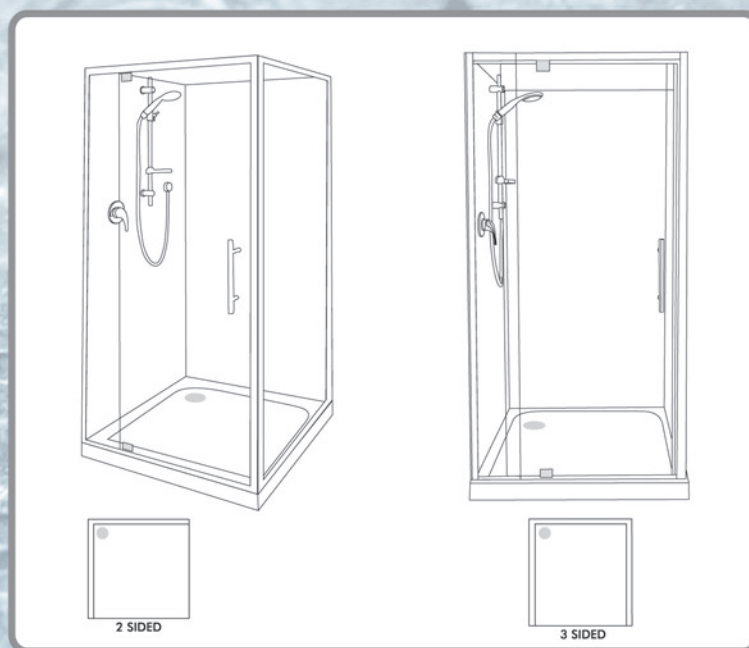

Showerwell Home Products

Auckland

St Lukes
15 Gordon Road
Ph: 09 845 8212
Fax: 09 845 8213

East Tamaki
21 Neil Park Drive
Ph: 09 273 0151
Fax: 09 273 0152

Takapuna
117 Wairau Road
Ph: 09 443 5633
Fax: 09 443 5629

Christchurch

Sockburn
56 Hayton Street
Ph: 03 343 2223
Fax: 03 343 2915

Email: sales@showerwell.co.nz Web: www.showerwell.co.nz