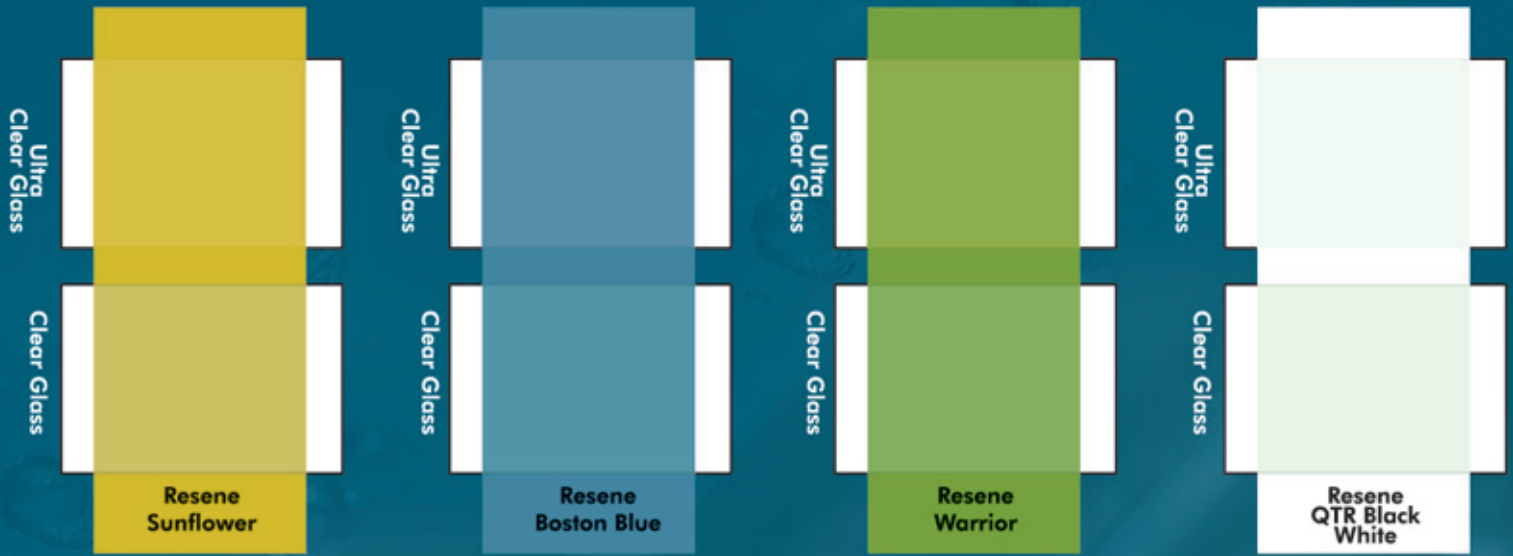

Power Point Cut-outs

Out of square

Notches

Template Service

(only required for difficult or multiple cut-outs)

Showerwell have a minimum charge of 0.5 square metres for splash backs.

eg 1200mm x 800mm = 0.96sqm = charge 0.96sqm
600mm x 500mm = 0.3sqm = charge 0.5sqm