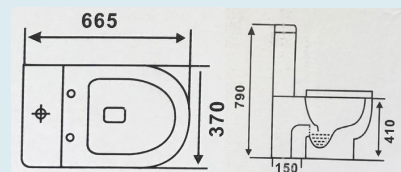

Bottom fill valve

Auckland 15 Gordon Road, St Lukes / Ph: 09 845 8212 / sales@showerwell.co.nz

East Tamaki 21 Neil Park Drive / Ph: 09 273 0151 / easttamaki@showerwell.co.nz

Takapuna 117 Wairau Road / Ph: 09 443 5633 / takapuna@showerwell.co.nz

Christchurch 7 Washbournes Road, Sockburn / Ph: 03 343 2223 / info@shower.co.nz