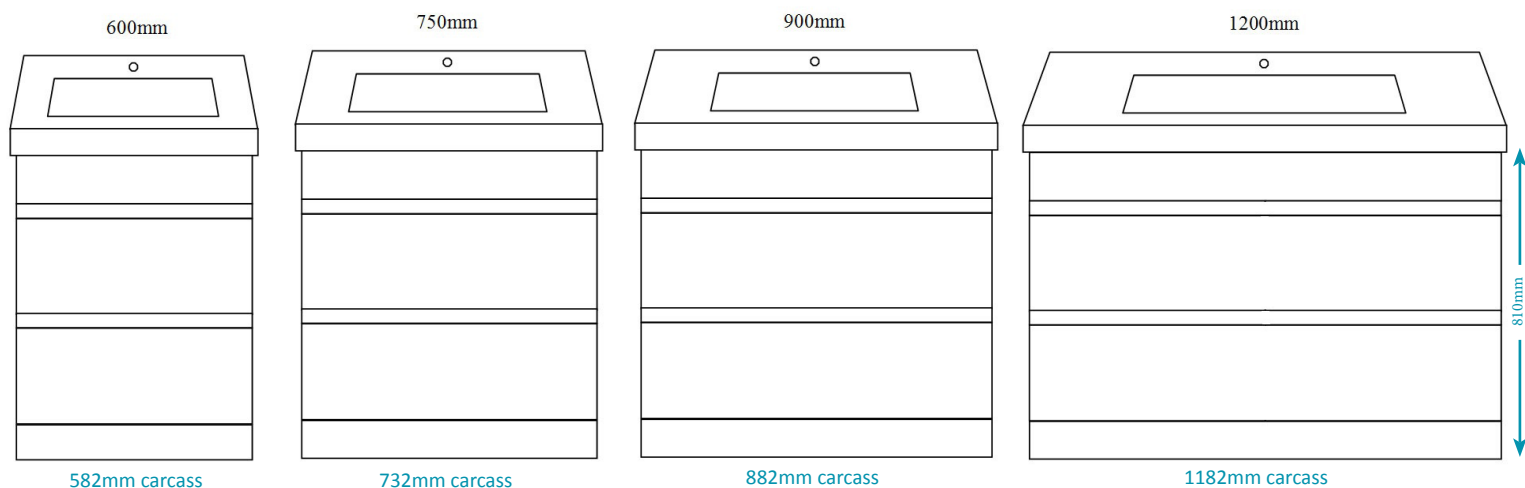

Mayfair vanities

Sleek, stylish & functional

The Mayfair range of floor standing and wall mounted vanities is available in 600mm, 750mm, 900mm & 1200mm widths. It has a contemporary single drawer design in the wall mounted option & double drawer in floor standing option. The range is aimed at giving your bathroom a modern look and providing as much storage space as possible.

Product Specifications

- Stylish recessed finger pull
- 18mm thick MDF drawer fronts
- High quality white gloss paint finish
- Soft close metal drawer runners
- 16mm thick PB sides and back panel
- Wall nogs required for the wall mounted option (approx. 30mm below the top of the cabinet).

Our polymarble tops

- Single bowl polymarble recessed basins
- Half moon shaped bowl SH tops in 20mm thick
- Rectangular sculpted bowl XA tops in 50mm thick
- 1x tap hole
- Unsaturated polyester gelcoat

Dimensions

***Nominal dimensions only**

***All shown with XA tops**

Top View

Additional Specs

- Floor standing cabinets (cabinet only) are 810mm high excluding the top
- Wall hung cabinets (cabinet only) are 400mm high excluding the top
- All cabinets are 450mm deep
- SH tops are 20mm high
- XA tops are 50mm high