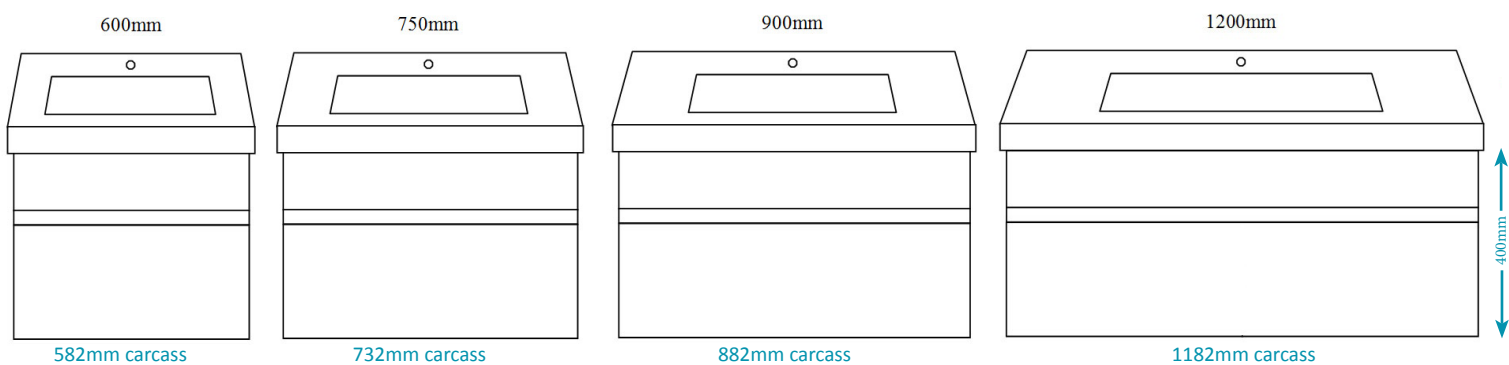

Mayfair vanities

Sleek, stylish & functional

The Mayfair range of floor standing and wall mounted vanities is available in 600mm, 750mm, 900mm & 1200mm widths. It has a contemporary single drawer design in the wall mounted option & double drawer in floor standing option. The range is aimed at giving your bathroom a modern look and providing as much storage space as possible.

Product Specifications

- Stylish recessed finger pull
- 18mm thick MDF drawer fronts
- High quality white gloss paint finish
- Soft close metal drawer runners
- 16mm thick PB sides and back panel
- Wall nogs required for the wall mounted option (approx. 30mm below the top of the cabinet).

Our polymarble tops

- Single bowl polymarble recessed basins
- Half moon shaped bowl SH tops in 20mm thick
- Rectangular sculpted bowl XA tops in 50mm thick
- 1x tap hole
- Unsaturated polyester gelcoat

Dimensions

***Nominal dimensions only**

***All shown with XA tops**

Top View

Additional Specs

- Floor standing cabinets (cabinet only) are 810mm high excluding the top
- Wall hung cabinets (cabinet only) are 400mm high excluding the top
- All cabinets are 450mm deep
- SH tops are 20mm high
- XA tops are 50mm high